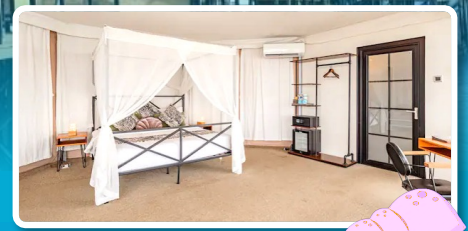

# KIKI BEACH RESORT

2D1N BATAM STAYCATION WITH TOUR 2天1晚巴淡岛说度假次

Price Base on Twinsharing Fare, starts from / 价格以双人房为准，价格从

SGD **218** \*\*  
/pax  
(每人)

SUNDAY – THURSDAY 星期天到星期四

SGD **228** \*\*  
/pax  
(每人)

FRIDAY – SATURDAY & PH 星期五到星期六及公共假期

**INCLUDES 包括**

- 1 Night Stay at Kiki Beach Resort base on Sea Villa Beach View Room, Inclusive of Breakfast / 一晚 Kiki Beach Resort 酒店住宿 (Sea Villa Beach View 房), 含早餐
- 1 Complimentary Dinner : Choose Either Hot Pot Or BBQ Dinner at Lagoon Side / 一次免费晚餐: 选择其中一个, 火锅晚餐或烧烤晚餐
- 2 Way Ferry ticket (SIN-BTM-SIN) / 往返渡轮票 (新加坡-巴丹岛-新加坡)
- 1 Day Batam Tour with seafood lunch / 巴丹岛一日游包括一次海鲜午餐
- One way Land Transfer from Hotel to BTC Ferry Terminal / 一次接送从酒店到BTC码头
- Meet and Greet Service for a smooth arrival experience / 迎接服务, 确保顺利抵达体验