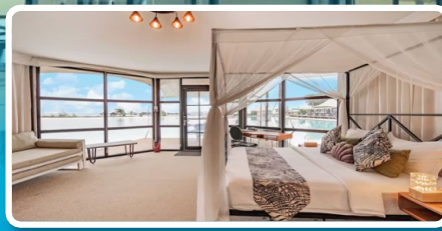

# KIKI BEACH RESORT

2D1N BATAM STAYCATION WITH TOUR 2天1晚巴淡岛说度假次

Price Base on Twinsharing Fare, starts from / 价格以双人房为准，价格从

SGD **218** \*\*  
/pax  
(每人)

SUNDAY – THURSDAY 星期天到星期四

SGD **228** \*\*  
/pax  
(每人)

FRIDAY – SATURDAY & PH 星期五到星期六及公共假期

**INCLUDES 包括**

- 1 Night Stay at Kiki Beach Resort base on Sea Villa Beach View Room, Inclusive of Breakfast / 一晚 Kiki Beach Resort 酒店住宿 (Sea Villa Beach View 房), 含早餐
- 1 Complimentary Dinner : Choose Either Hot Pot Or BBQ Dinner at Lagoon Side / 一次免费晚餐: 选择其中一个, 火锅晚餐或烧烤晚餐
- 2 Way Ferry ticket (SIN-BTM-SIN) / 往返渡轮票 (新加坡-巴丹岛-新加坡)
- 1 Day Batam Tour with seafood lunch / 巴丹岛一日游包括一次海鲜午餐
- One way Land Transfer from Hotel to BTC Ferry Terminal / 一次接送从酒店到BTC码头
- Meet and Greet Service for a smooth arrival experience / 迎接服务, 确保顺利抵达体验